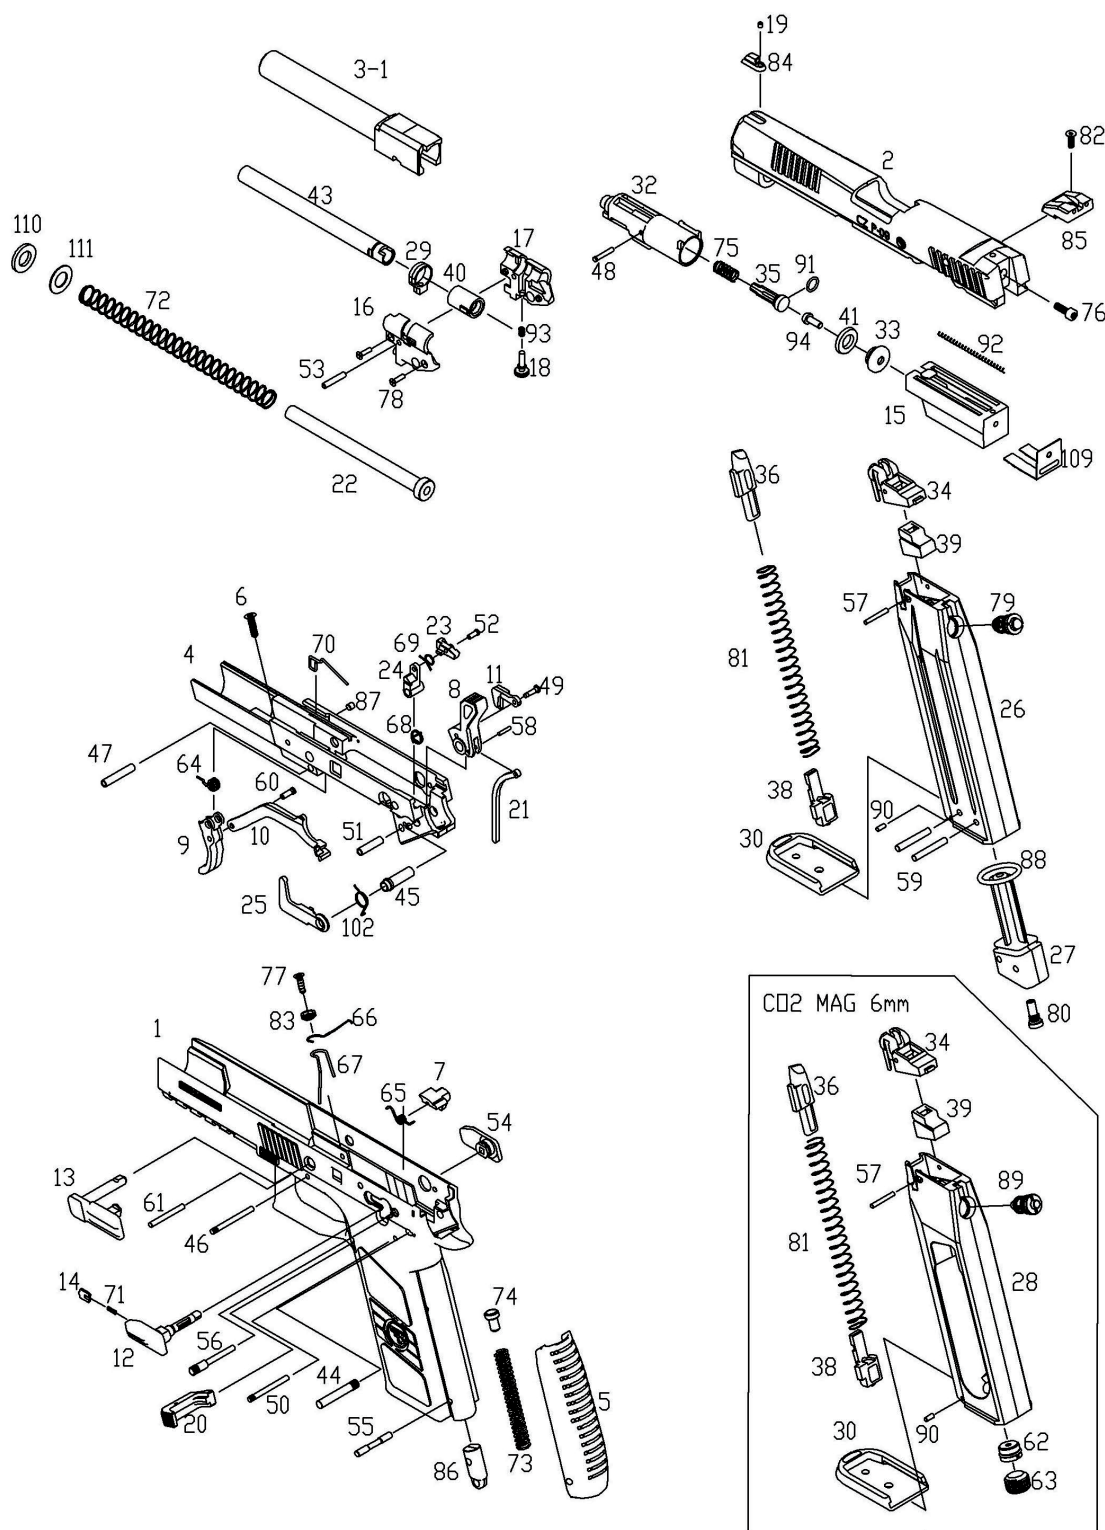

CZ P-09 Airsoft incl. case - 17657

CZ P-09 Airsoft incl. case - 17657

NO.	NAME
1	FRAME
2	SLIDE
3-1	OUT BARREL
4	INNER FRAME
5	BACK STRAP
6	INNER FRAME SCREW
7	SEAR
8	HAMMER
9	TRIGGER
10	TRIGGER BAR
11	DISCONNECTOR
12	SAFETY LEFT
13	SLIDE STOP
14	SAFETY DETENT PLUNGER
15	PISTON BLOCK
16	BARREL CHAMBER (L)
17	BARREL CHAMBER (R)
18	TRAJECTORY ADJUST SCREW
19	FRONT SIGHT SCREW
20	MAGAZINE CATCH
21	MAIN SP STRUT
22	RECOIL SP GUIDE
23	VALVE HAMMER
24	VALVE KNOCKER
25	VALVE LOCK PLATE
26	MAG BODY (GAS)
27	MAG BASE (GAS)
28	MAG BODY (CO2)
29	TRAJECTORY ADJUST RING
30	MAGAZINE BOTTOM
32	CYLINDER
33	PISTON
34	MAG LIP
35	FLOATING VALVE
36	MAG FOLLOWER
38	MAG BOTTOM STOP (CO2)
39	MAG GASKET
40	RUBBER CHAMBER
41	PISTON RING
43	INNER BARREL
44	HAMMER PIN
45	HAMMER SLEEVE
46	TRIGGER PIN
47	TRIGGER SLEEVE
48	FLOATING VALVE PIN
49	DISCONNECTOR PIN
50	VALVE KNOCKER PIN
51	VALVE KNOCKER SLEEVE
52	VALVE HAMMER PIN
53	BARREL LOCKING PIN

NO.	NAME
54	SAFETY RIGHT
55	MAIN SP HOUSING PIN
56	SEAR PIN
57	MAG LIP PIN
58	MAIN SP STRUT PIN
59	MAG BOTTOM PIN
60	TRIGGER BAR PIN
61	INNER FRAME PIN
62	MAG STAB (CO2)
63	MAG BASE NUT (CO2)
64	TRIGGER SP
65	SEAR SP
66	TRIGGER BAR SP
67	MAG CATCH SP
68	VALVE KNOCKER SP
69	VALVE LOCK SP
70	SLIDE STOP SP
71	SAFETY SP
72	RECOIL SP
73	MAIN SP
74	MAIN SP CAP
75	FLOATING VALVE
76	PISTON BLOCK SCREW
77	MAG CATCH SP SCREW
78	BARREL CHAMBER SCREW
79	EX VALVE
80	FILLING VALVE
81	FOLLOWER SP
82	REAR SIGHT SCREW
83	MAG CATCH SP WASHER
84	FRONT SIGHT
85	REAR SIGHT
86	MAIN SP PLUG
87	SLIDE STOP SP SCREW
88	MAG BOTTOM O-RING
89	CO2 EX VALVE
90	CO2 MAG BOTTOM STOP SCREW
91	FLOATING VALVE O-RING
92	CYLINDER SP
93	TRAJECTORY ADJUST SCREW
94	PISTON SCREW
102	VALVE LOCK SP
109	PISTON BLOCK PLATE
110	RECOIL BUFFER
111	RECOIL BUFFER WASHER