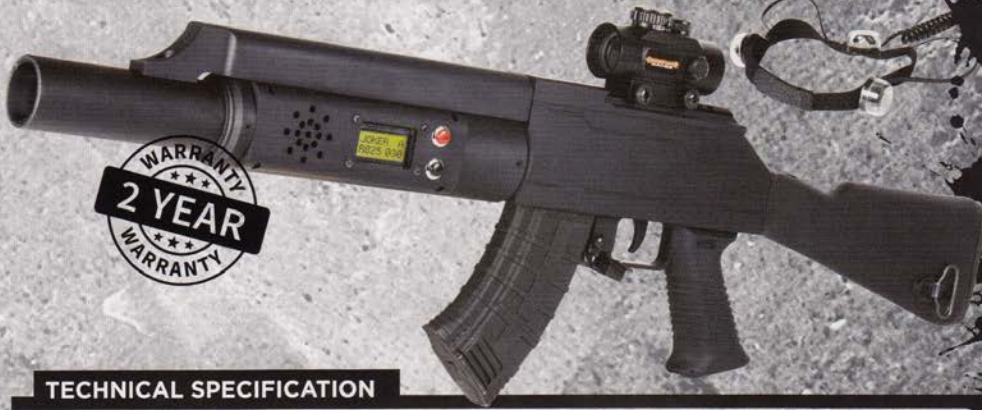

V.I.P WEAPONS